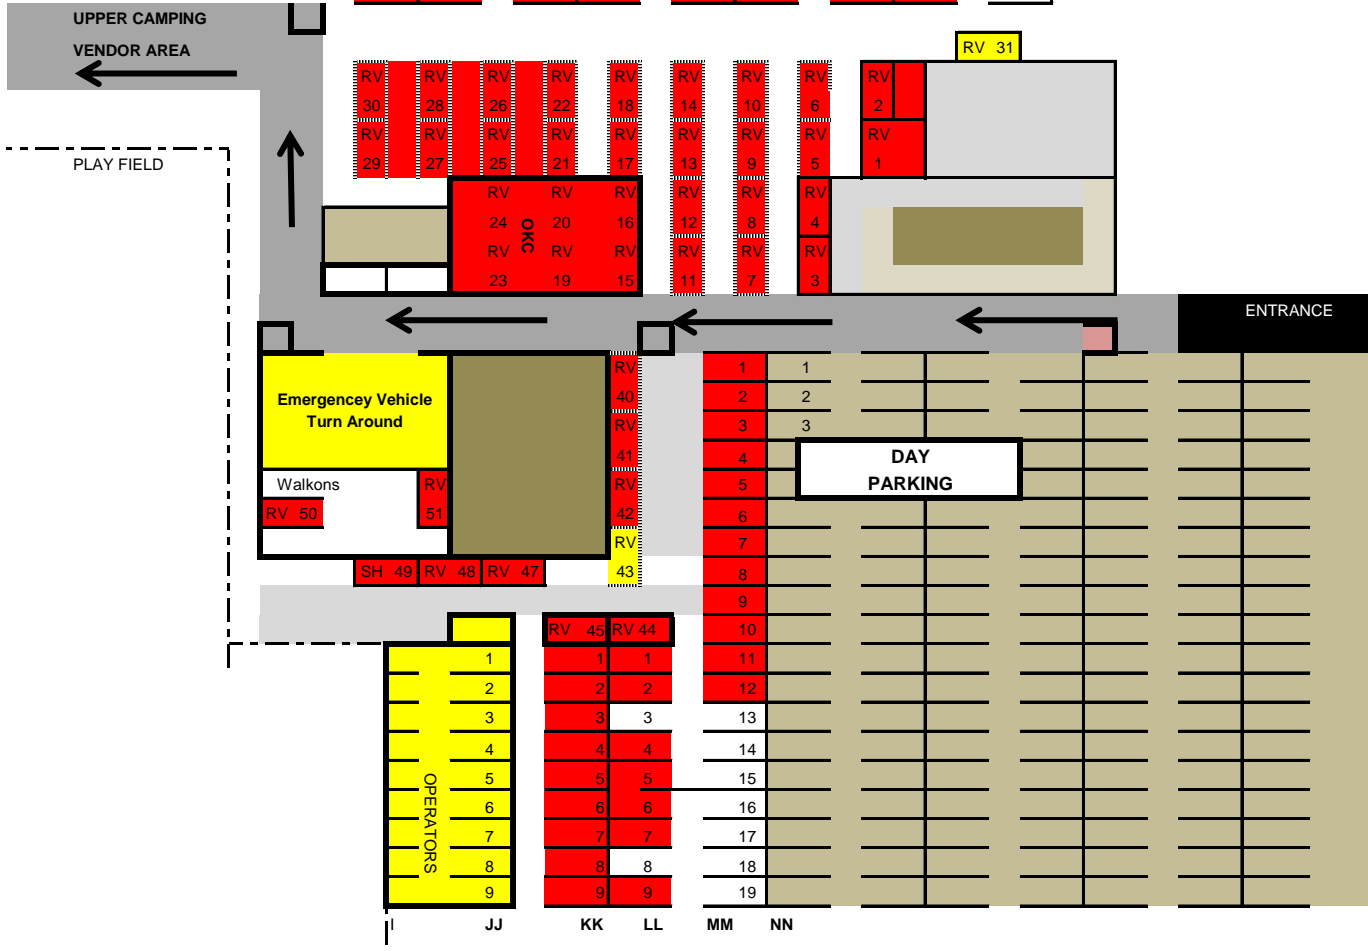

SUPERGAME RV AREA & LOWER CAMPING

AS OF 5-2-17

T	U	V	W	X	Y	Z	AA	BB	CC
20	20	20	20	20	20	20	20	20	20
19	19	19	19	19	19	19	19	19	19
18	18	18	18	18	18	18	18	18	18
17	17	17	17	17	17	17	17	17	17
16	16	16	16	16	16	16	16	16	16
15	15	15	15	15	15	15	15	15	15
14	14	14	14	14	14	14	14	14	14
13	13	13	13	13	13	13	13	13	13
12	12	12	12	12	12	12	12	12	12
11	11	11	11	11	11	11	11	11	11
10	10	10	10	10	10	10	10	10	10
9	9	9	9	9	9	9	9	9	9
8	8	8	8	8	8	8	8	8	8
7	7	7	7	7	7	7	7	7	7
6	6	6	6	6	6	6	6	6	6
5	5	5	5	5	5	5	5	5	5
4	4	4	4	4	4	4	4	4	4
	RV 62	2	2	2	2	2	2	2	2
	RV 61	1	1	1	1	1	1	1	1

- : CLOSED FOR CAMPING
- : RESERVED
- : OPEN (PITCH YOUR TENT AND ITS YOURS!)
- : RESERVED FOR STAFF

FRENCH PRAIRIE ROAD

TIME=9.0